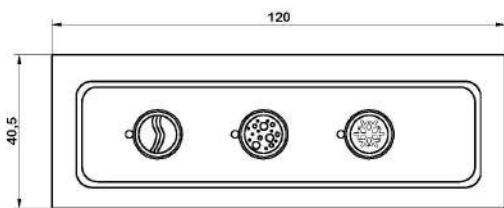

### Tap 3 Surface LAYOUT REMOTE CONTROL BUILD-IN

[www.ZegoWater.dk](http://www.ZegoWater.dk)

**INSTALLATION HOLE in tabeltop**