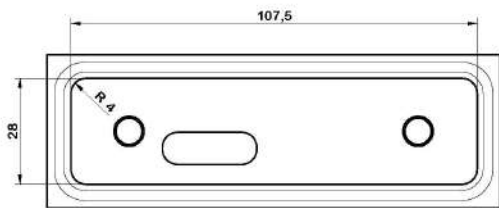

### Tap 3 Surface LAYOUT REMOTE CONTROL BUILD-IN

[www.ZegoWater.dk](http://www.ZegoWater.dk)

**INSTALLATION HOLE in tabeltop**