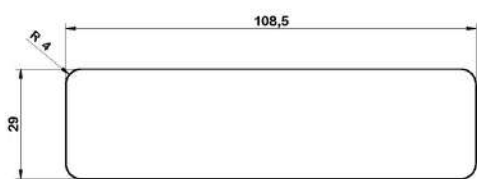

### Tap 3 Surface LAYOUT REMOTE CONTROL BUILD-IN

[www.ZegoWater.dk](http://www.ZegoWater.dk)

**INSTALLATION HOLE in tabeltop**