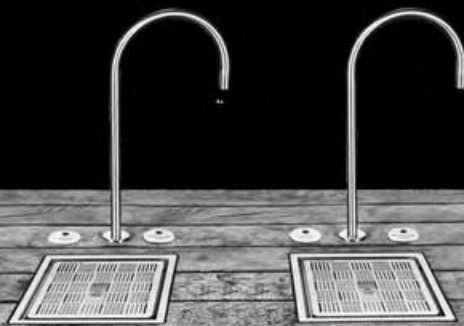

DANISH
QUALITY
DESIGN
MADE IN
DENMARK

DVT

[Learn more](#)

Dobbelt DVT S70i

[Learn more](#)

S70i Capacity for 150 people

Art of water

Our Water cooler is a certified "Buy2keep" product with an estimated life time of 15 years. "Buy 2 keep" is your guarantee that we have done our utmost for quality and longevity, at the same time, it is your guarantee that we will be able to service and repair during its lifetime.

Wood design by Keld Jansen

Still & Sparkling

[Learn more](#)

**Still & Sparkling
Office water**

[Learn more](#)

Egelund castle

Tap 3 Surface
Still –Sparkling–Hotwater

**Still & Sparkling
Office water**