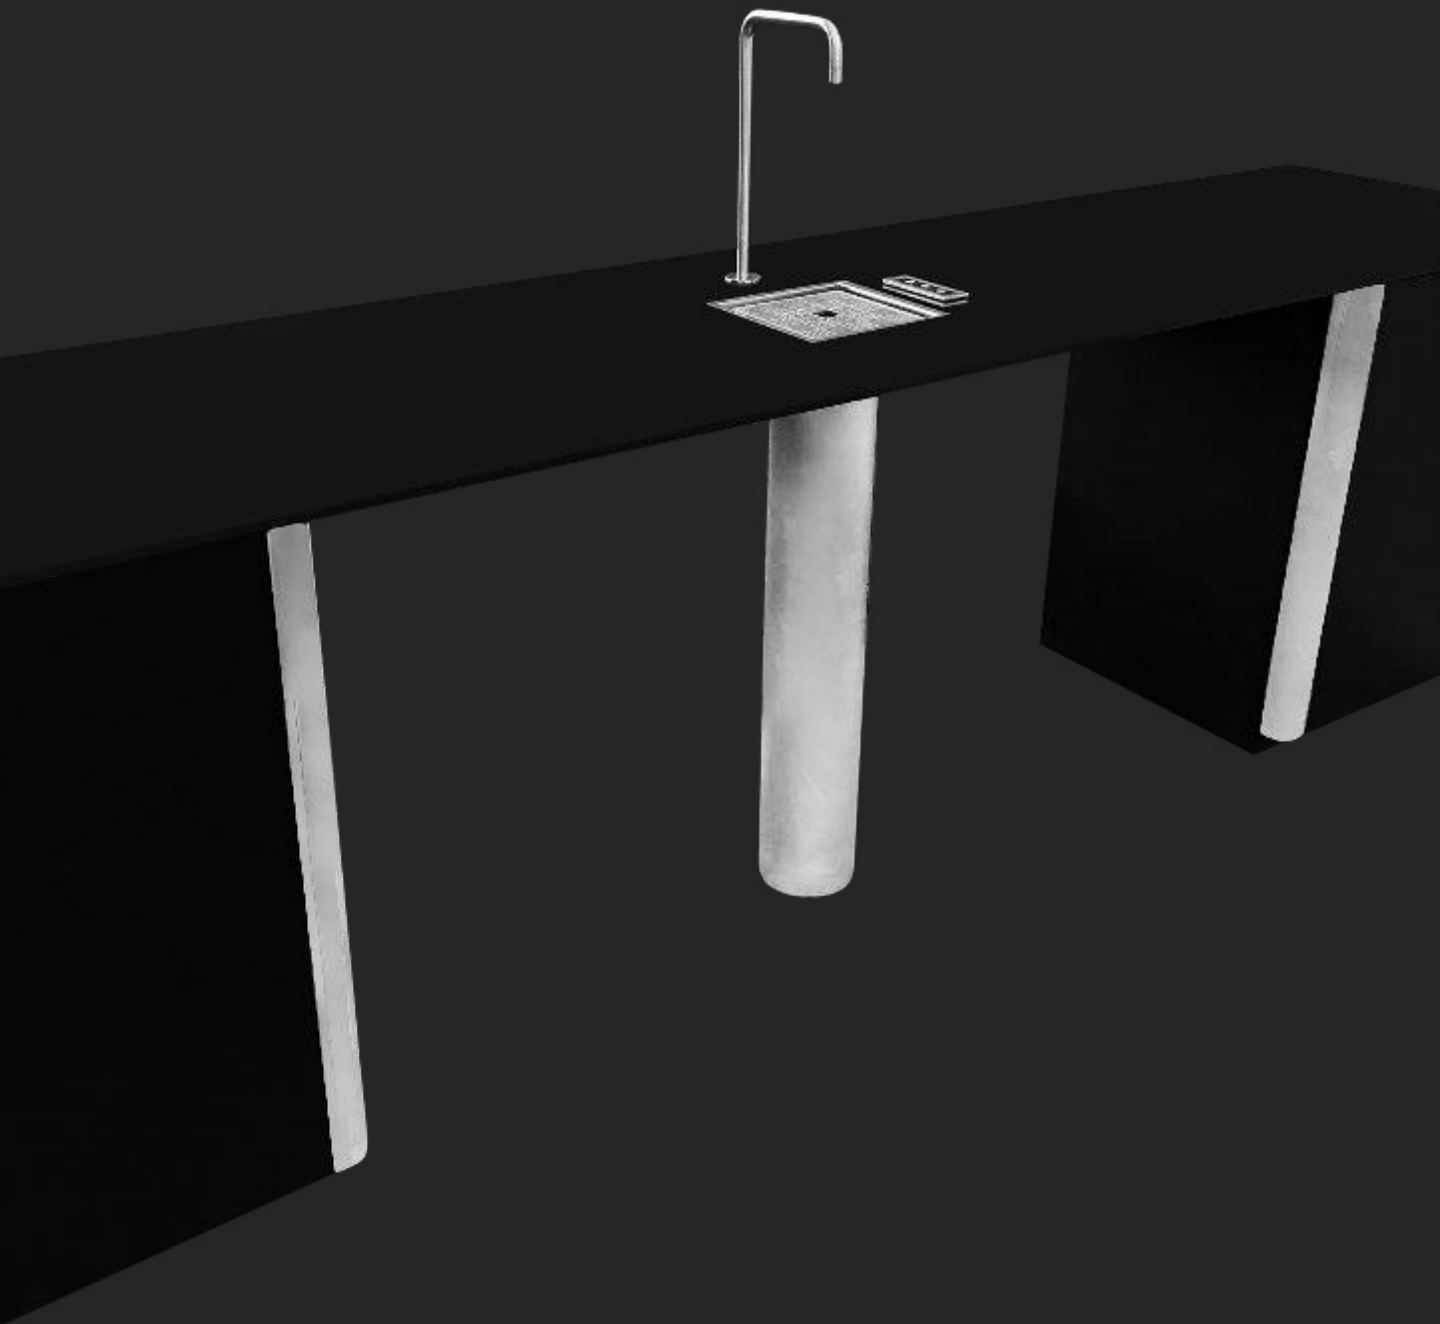

S70i Capacity for 150 people