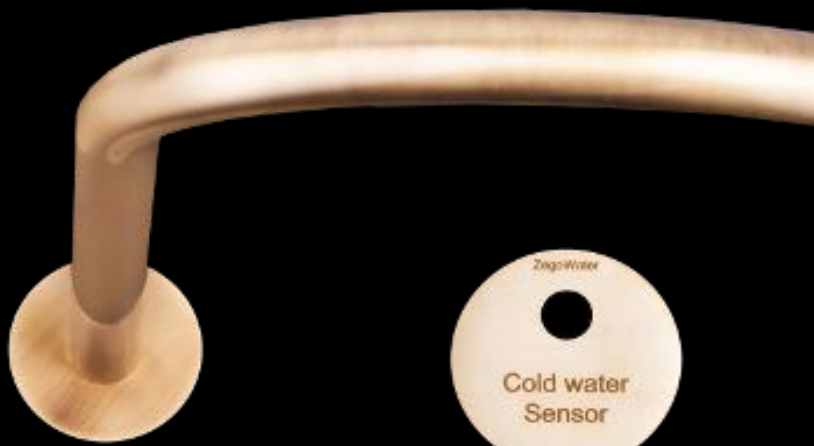

ZegoWater

Scandinavian mood

**Touchless drinking water:
Still, Sparkling and boiling water.**

[Learn more](#)

**Touchless drinking water:
Still, Sparkling and boiling water.
Made of solid brass which will
patinate over time.**