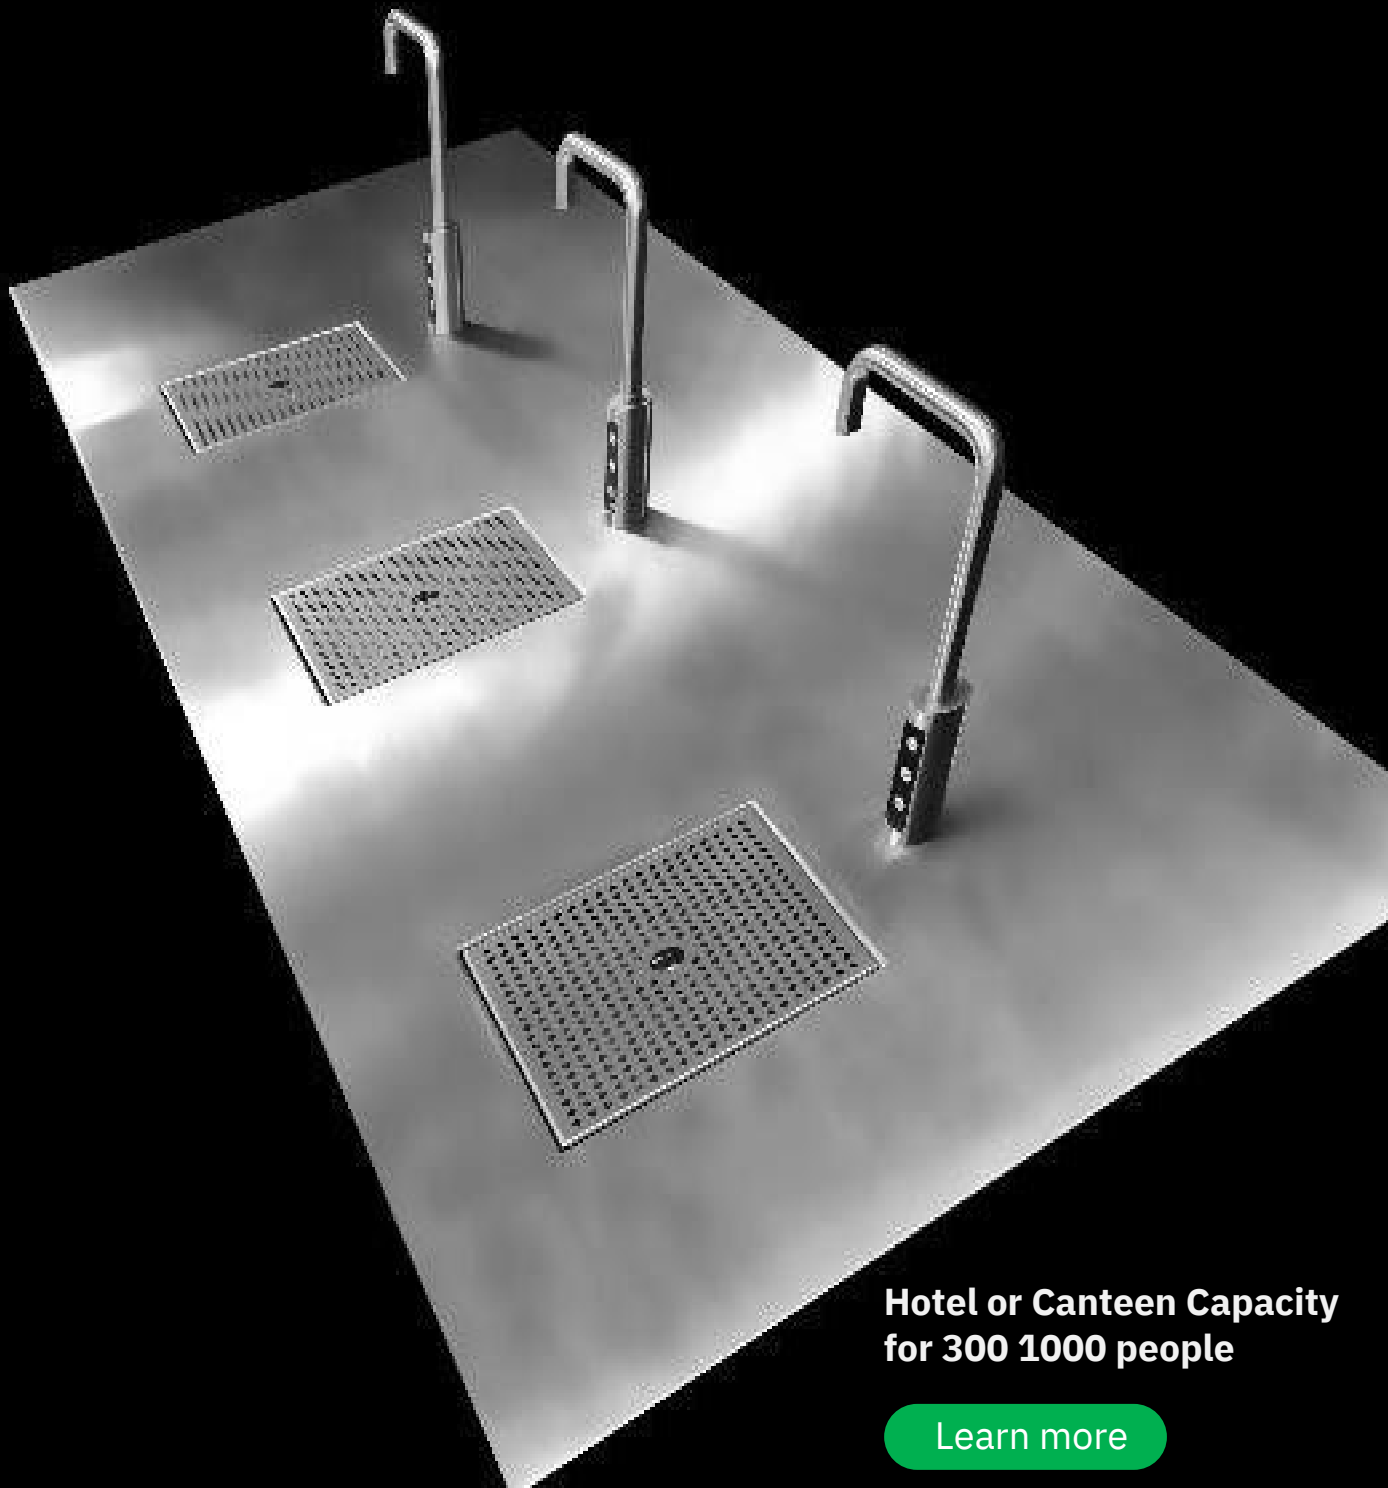

**Hotel or Canteen Capacity
for 300 1000 people**

[Learn more](#)