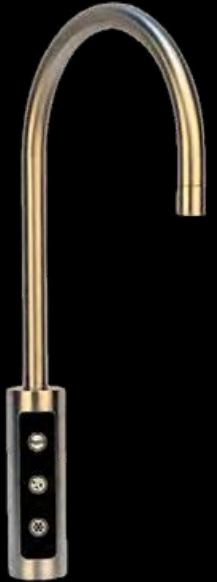

Wood design by Keld Jansen

Still & Sparkling

[Learn more](#)

**Still & Sparkling
Office water**

[Learn more](#)

Egelund castle

Tap 3 Surface
Still –Sparkling–Hotwater

**Still & Sparkling
Office water**