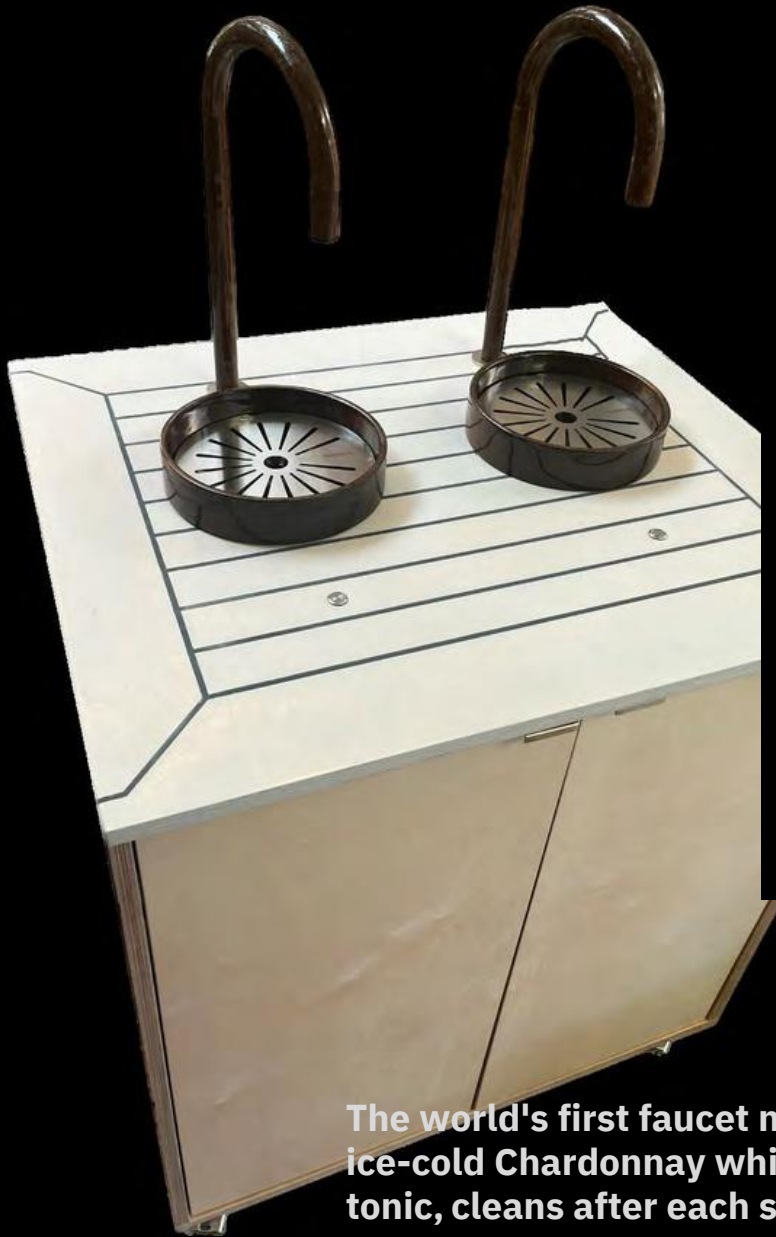

The world's first faucet made
of wood “Wood Tap”

[Learn more](#)

EXPO
2020
DUBAI
UAE

ZegoWine

The world's first faucet made of wood. Serves ice-cold Chardonnay white wine and gin & tonic, cleans after each serving.