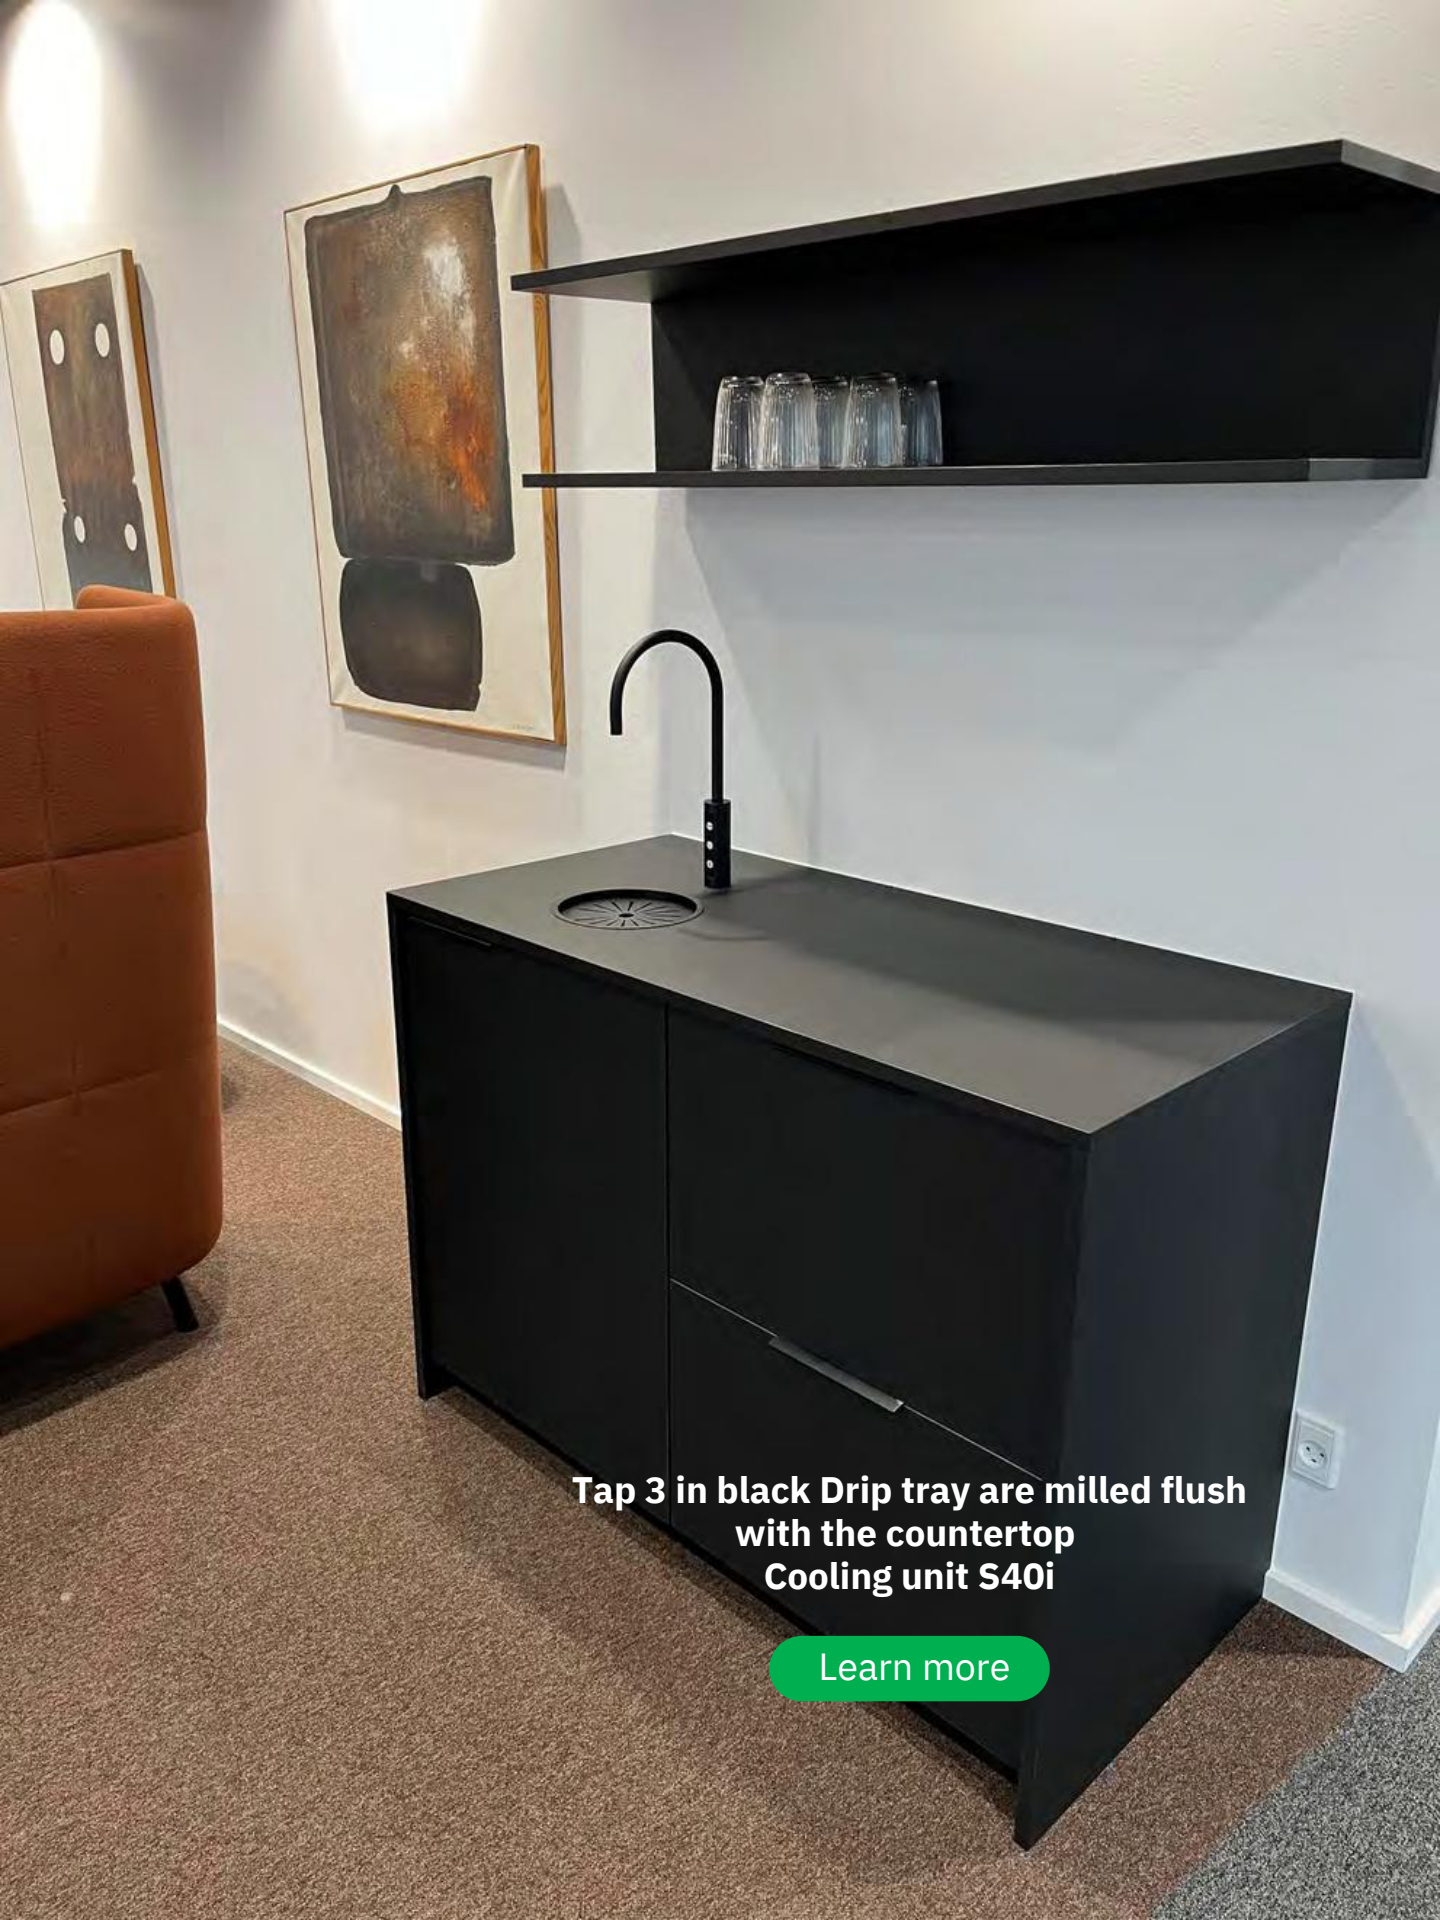

**Tap 3 in black Drip tray are milled flush
with the countertop
Cooling unit S40i**

[Learn more](#)